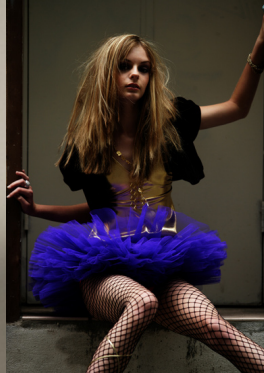

ALLIRA WOOD
ATTIRA WOOD

ALLIRA WOOD

L A G E N T S N A M E

Height	175cm
Chest	72cm
Waist	61cm
Hips	71cm
Shoe	7AUS
Hair	Blonde
Eyes	Brown

PARADOX

B V B V D O X

PARADOX MANAGEMENT

S2 L3 406-408 King St
Newcastle NSW Australia
P +61 2 49261611 F +61 2 49261344
www.paradoxm.com.au
paradox@paradoxm.com.au